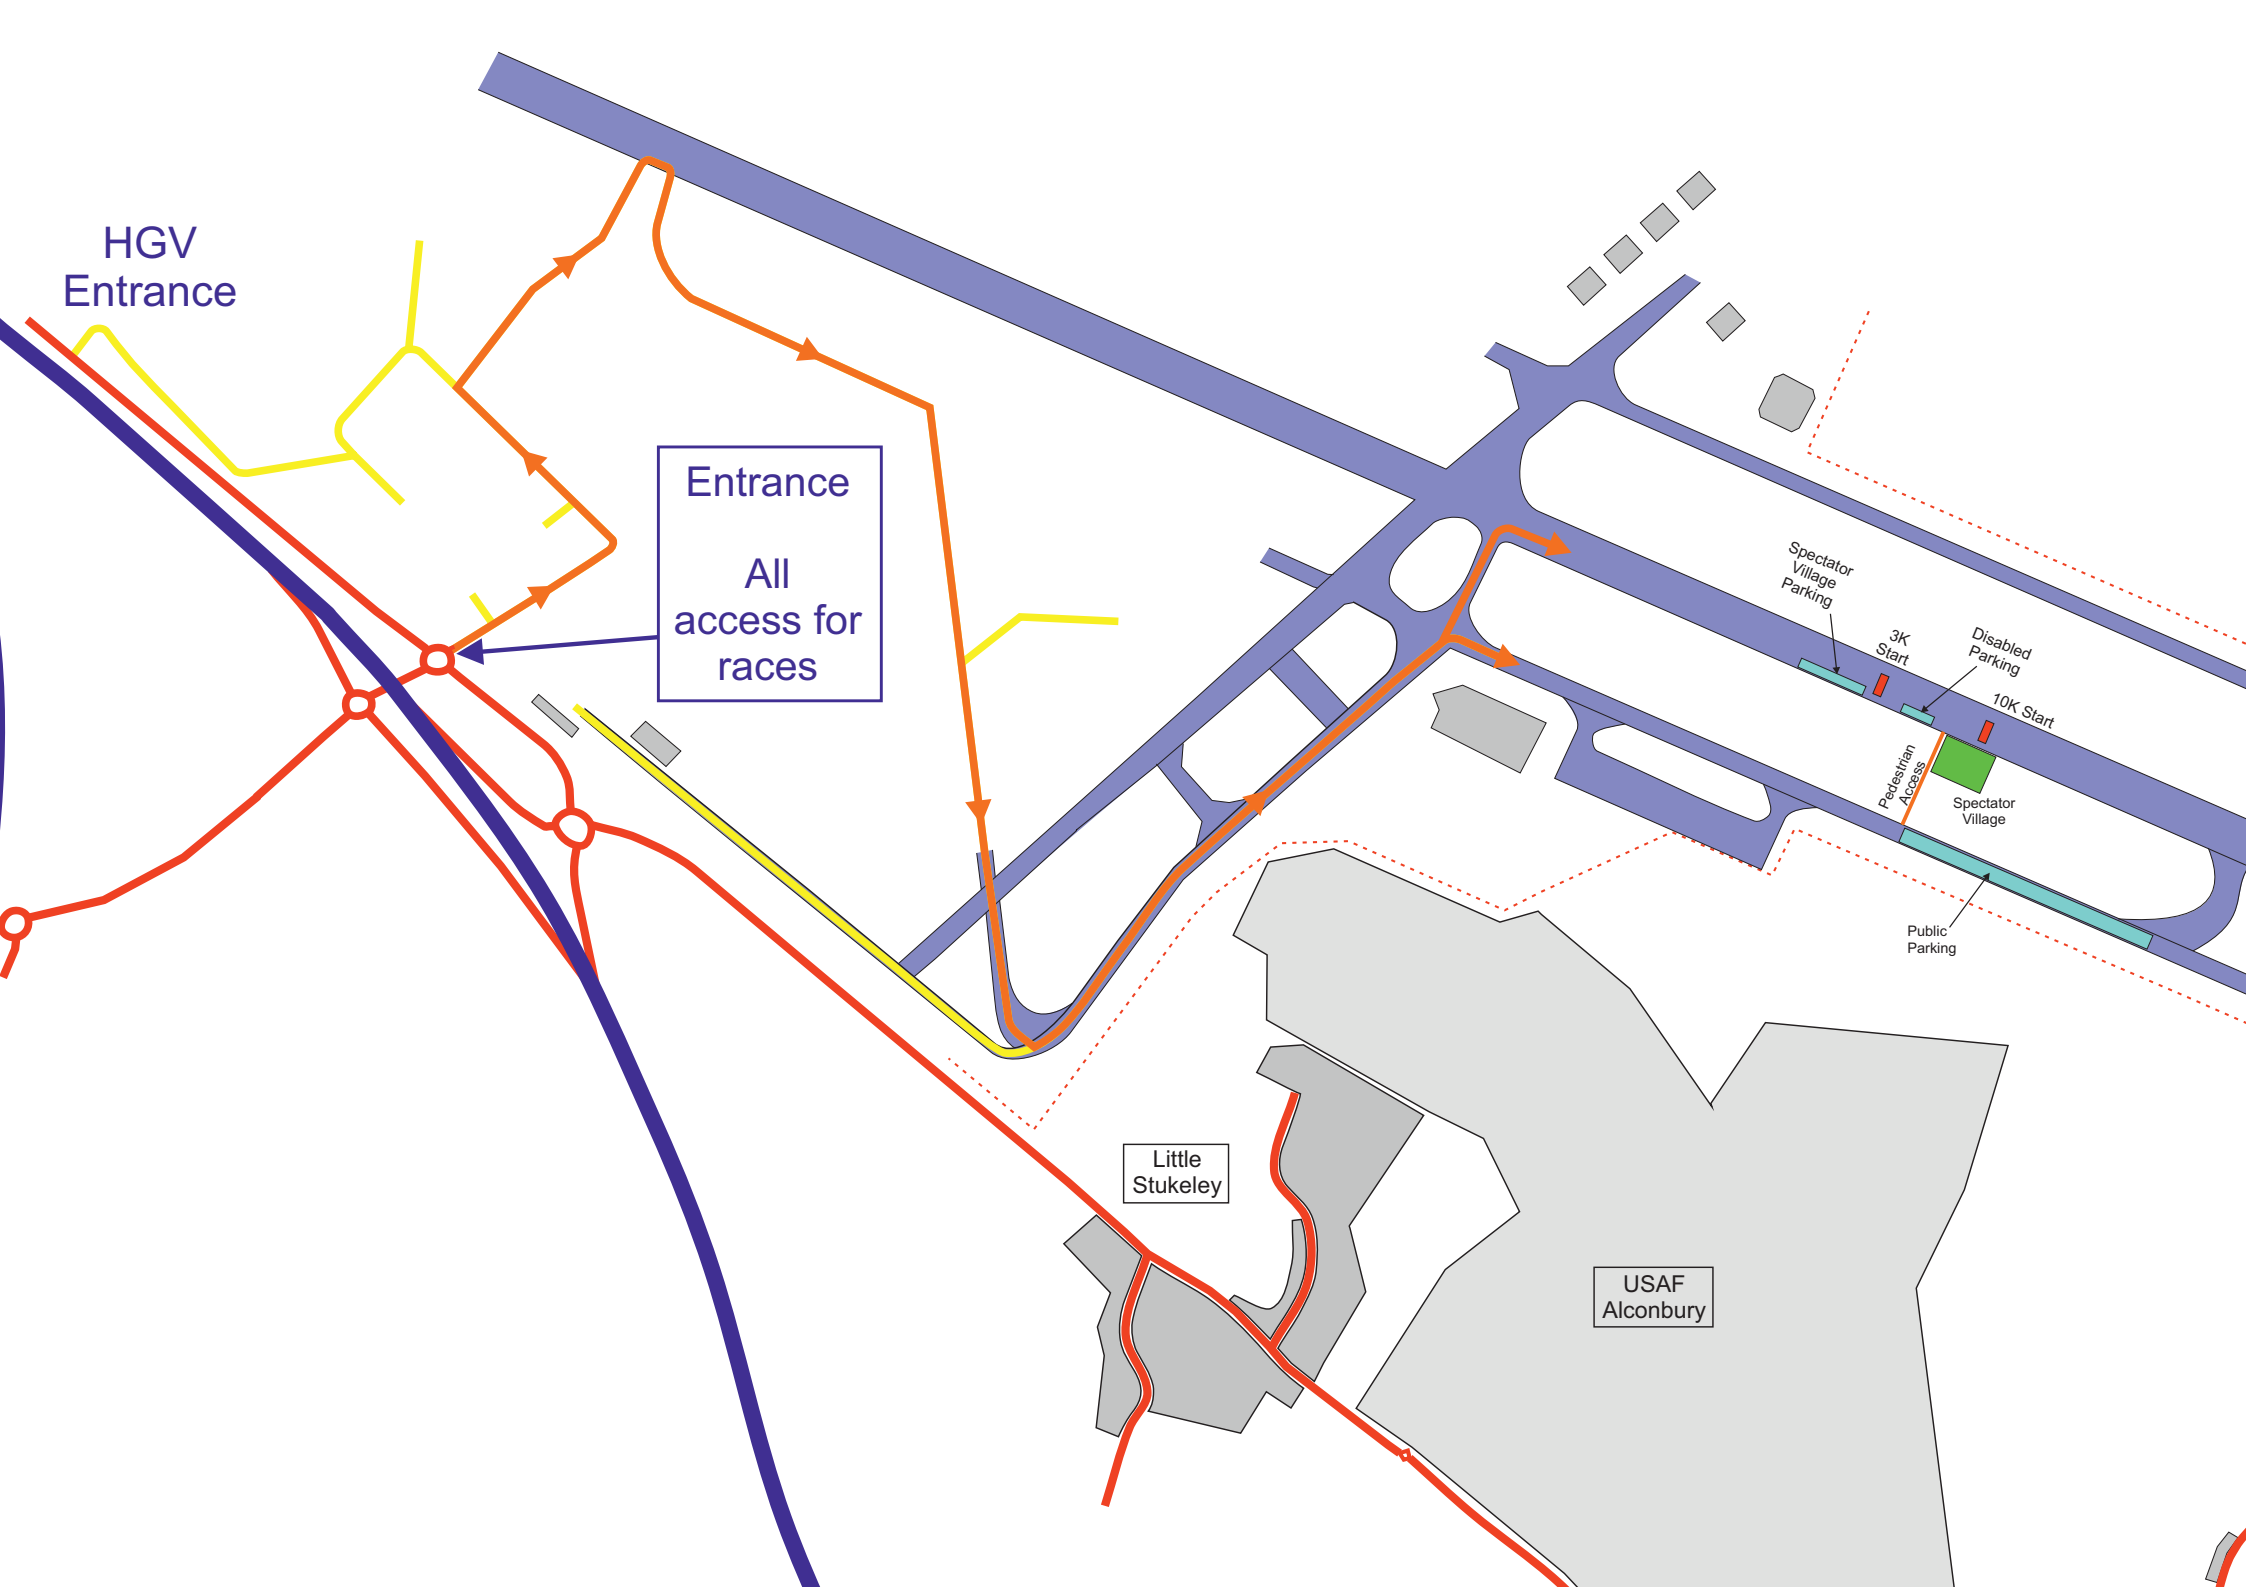

Alconbury Weald Make|Grow

Alconbury Enterprise Campus
Alconbury Weald
Huntingdon
Cams
PE28 4WX

HGV
Entrance

Entrance
All
access for
races

Spectator
Village
Parking

3K
Start

Disabled
Parking

10K
Start

Pedestrian
Access

Spectator
Village

Public
Parking

Little
Stukeley

USAF
Alconbury

Spectator Village Parking

3K Start

Disabled Parking

10K Start

Pedestrian Access

Spectator Village

Public Parking