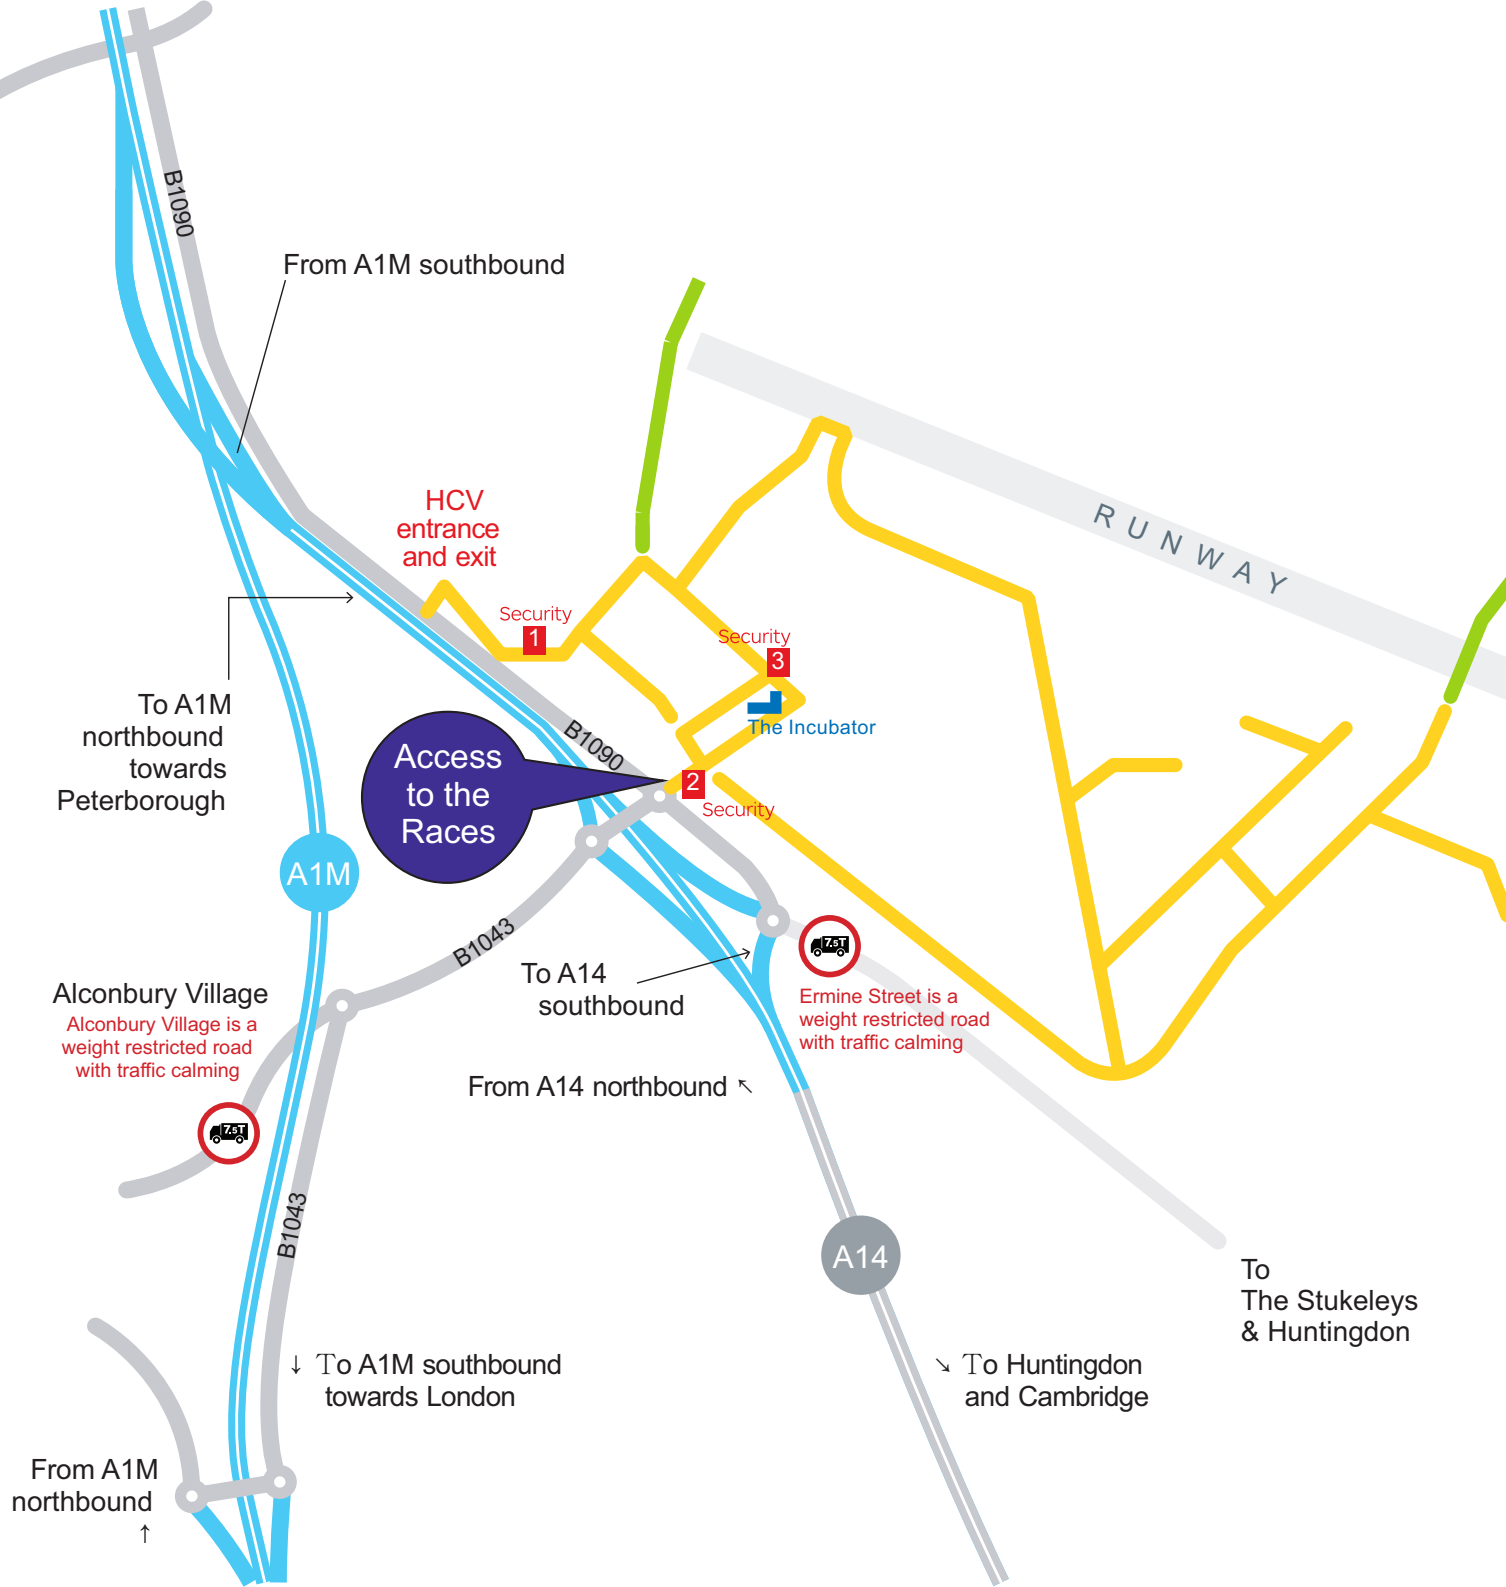

Alconbury Weald Make|Grow

Alconbury Enterprise Campus
Alconbury Weald
Huntingdon
Cams
PE28 4WX

HGV
Entrance

Entrance
All
access for
races

Spectator
Village
Parking

3K
Start

Disabled
Parking

10K
Start

Pedestrian
Access

Spectator
Village

Public
Parking

Little
Stukeley

USAF
Alconbury

Spectator Village Parking

3K Start

Disabled Parking

10K Start

Pedestrian Access

Spectator Village

Public Parking