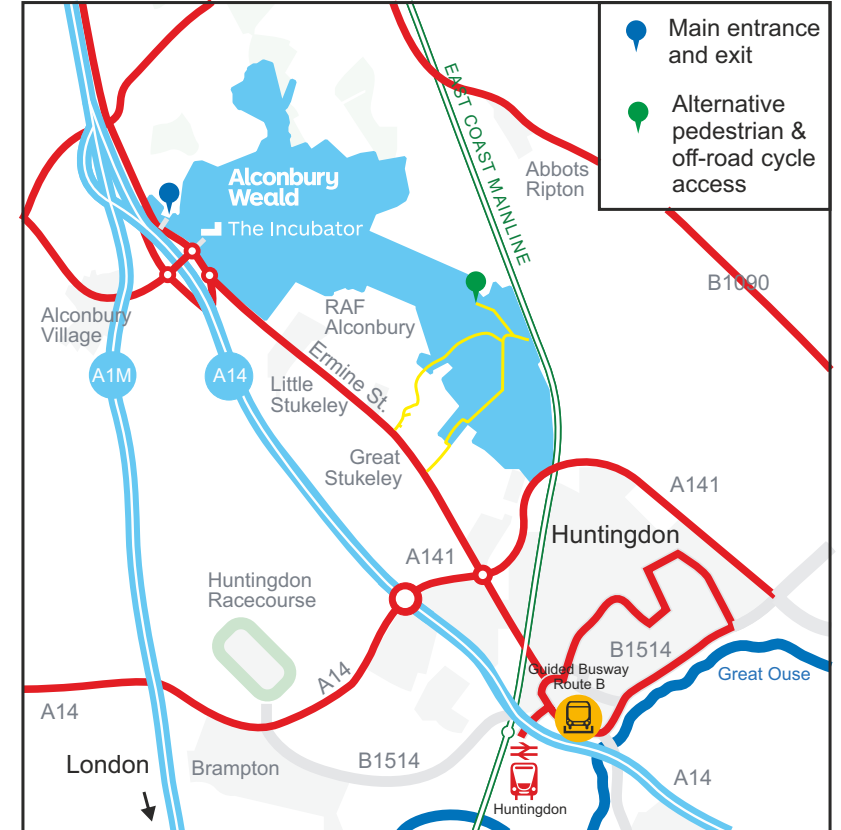

Alconbury Weald Make|Grow

Alconbury Enterprise Campus
 Alconbury Weald
 Huntingdon
 Cambs
PE28 4WX

Important Note:
 It is approximately 4km / 2.5 miles
 from the Entrance to the Race Start

**Alternative access for
Pedestrian and off-road cycles only**

**Except during 10K Race
10 AM - mid day
due to shared route**