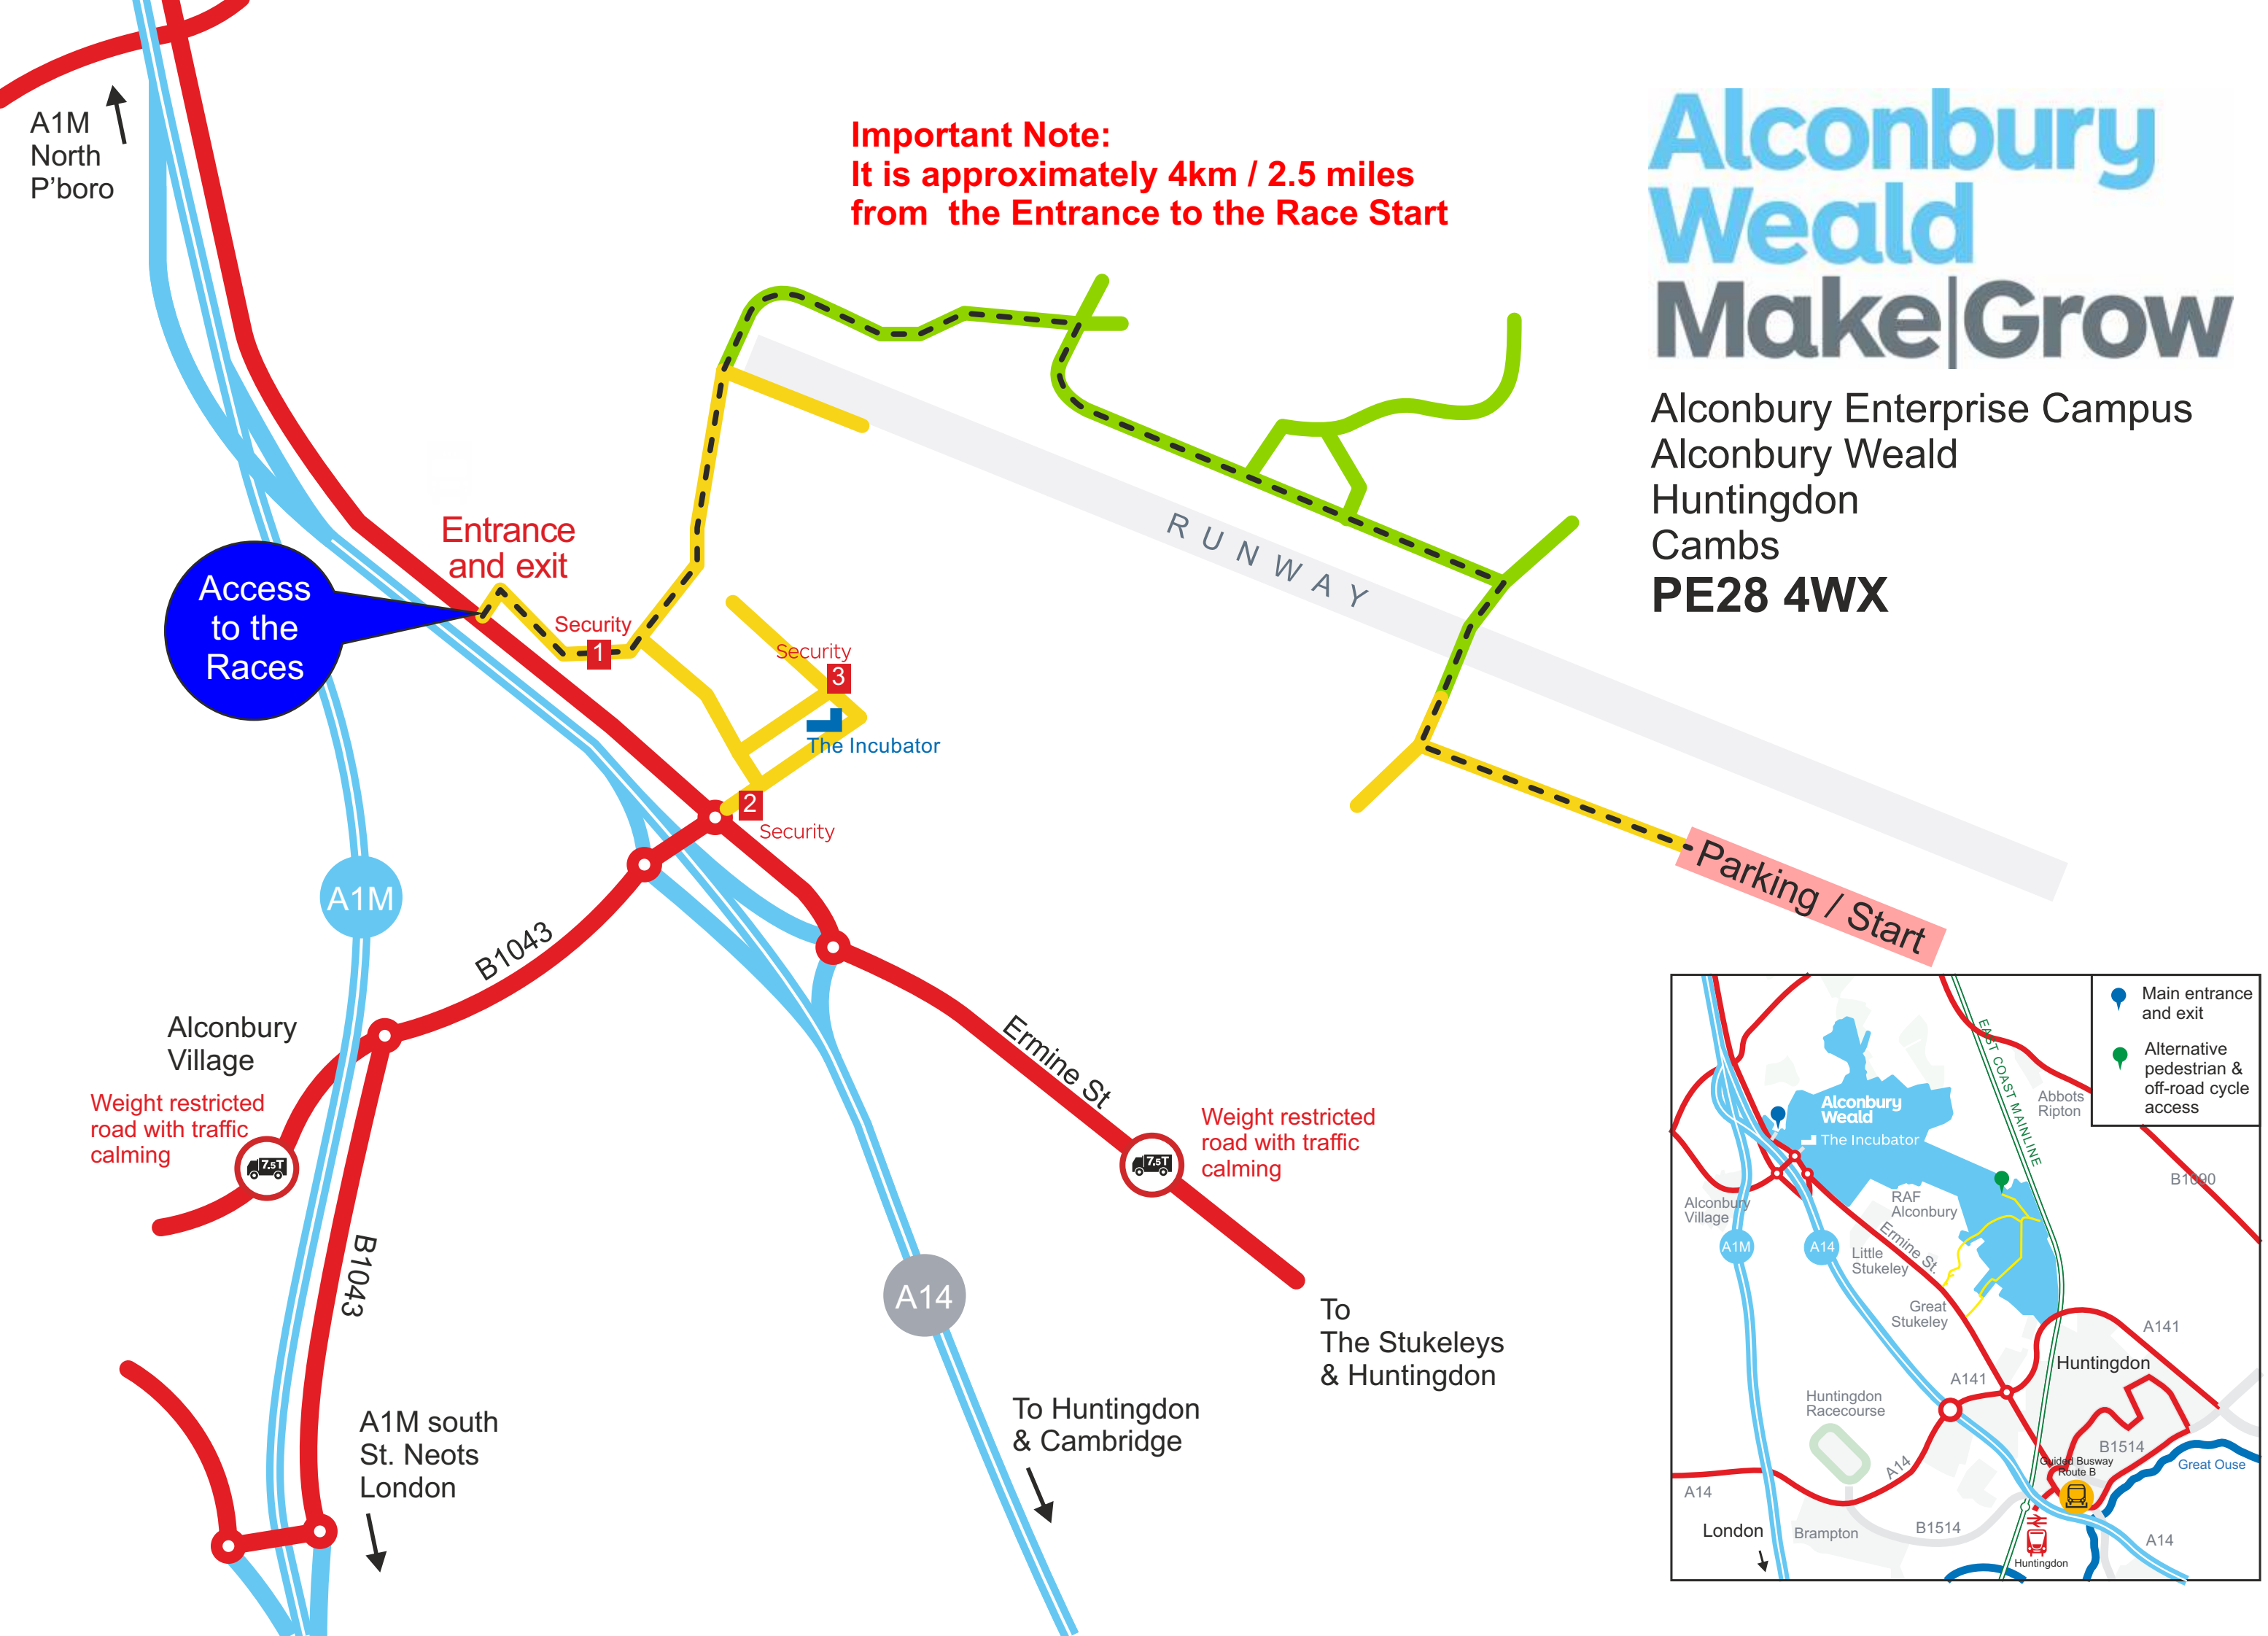

Alconbury Weald Make|Grow

Alconbury Enterprise Campus
 Alconbury Weald
 Huntingdon
 Cambs
PE28 4WX

Important Note:
 It is approximately 4km / 2.5 miles
 from the Entrance to the Race Start

**Alternative access for
Pedestrian and off-road cycles only**

**Except during 10K Race
10 AM - mid day
due to shared route**